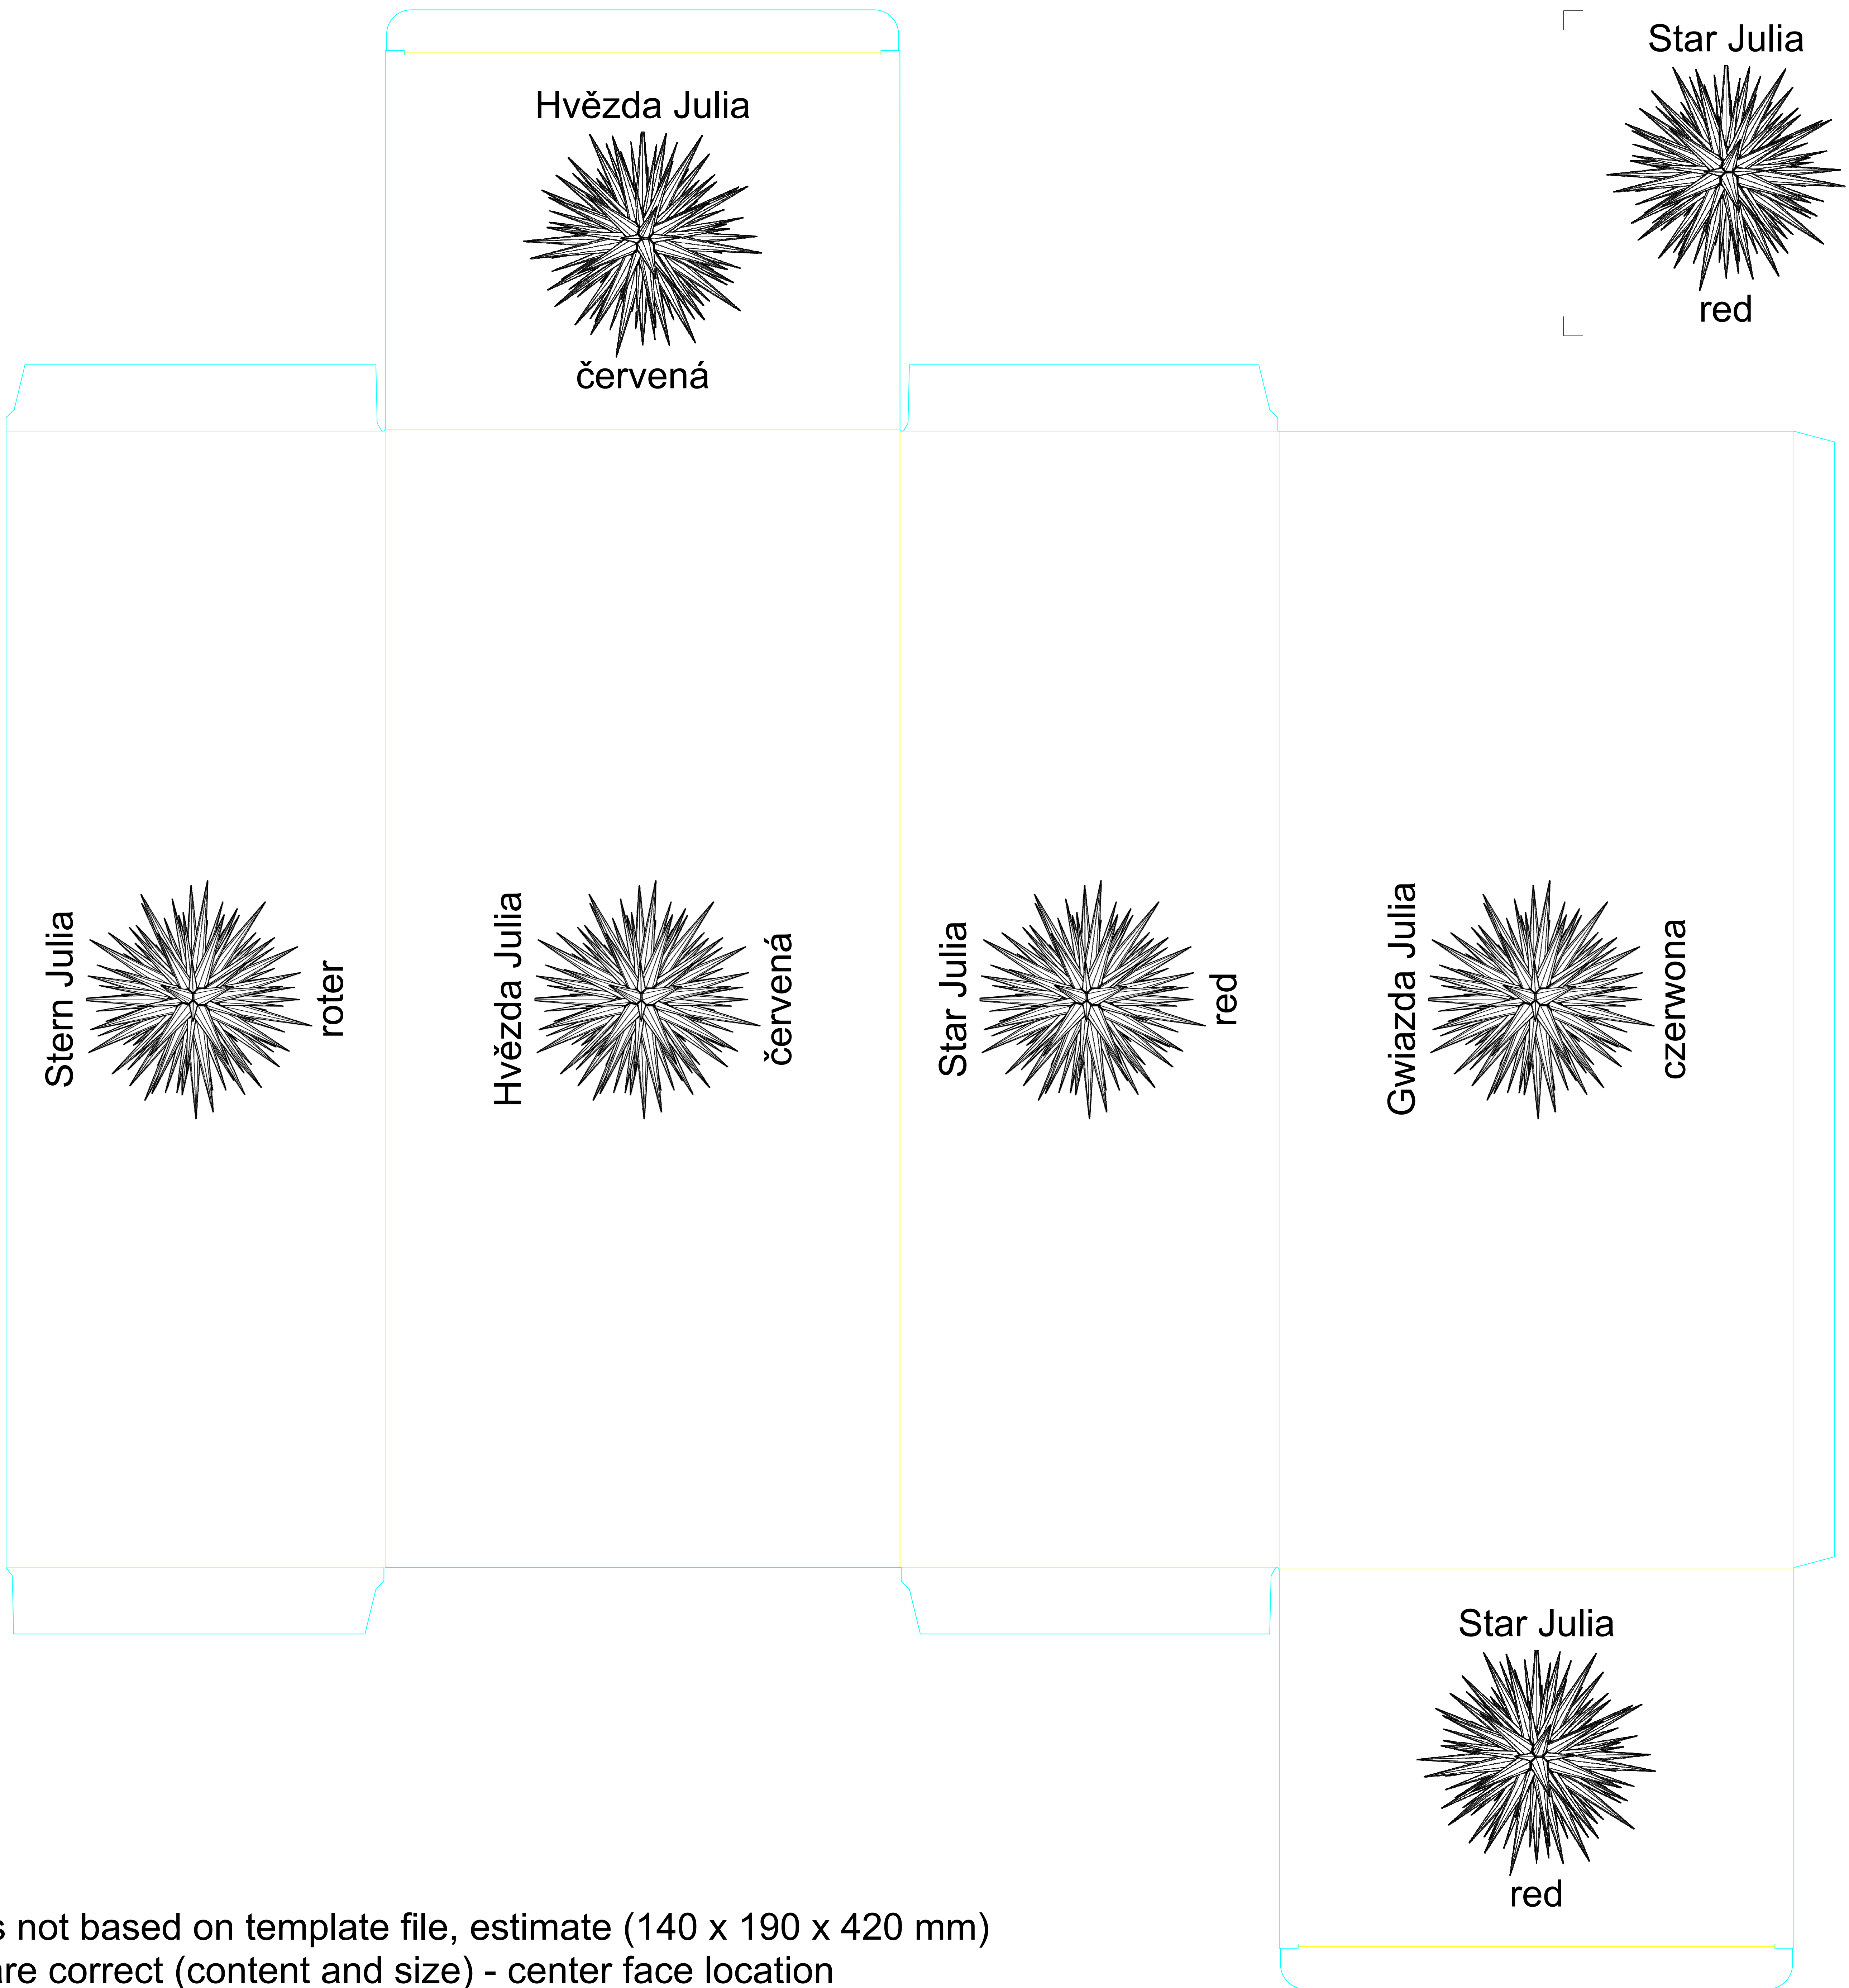

red

box size is not based on template file, estimate (140 x 190 x 420 mm)
graphics are correct (content and size) - center face location

middle box and corrugated cardboard box