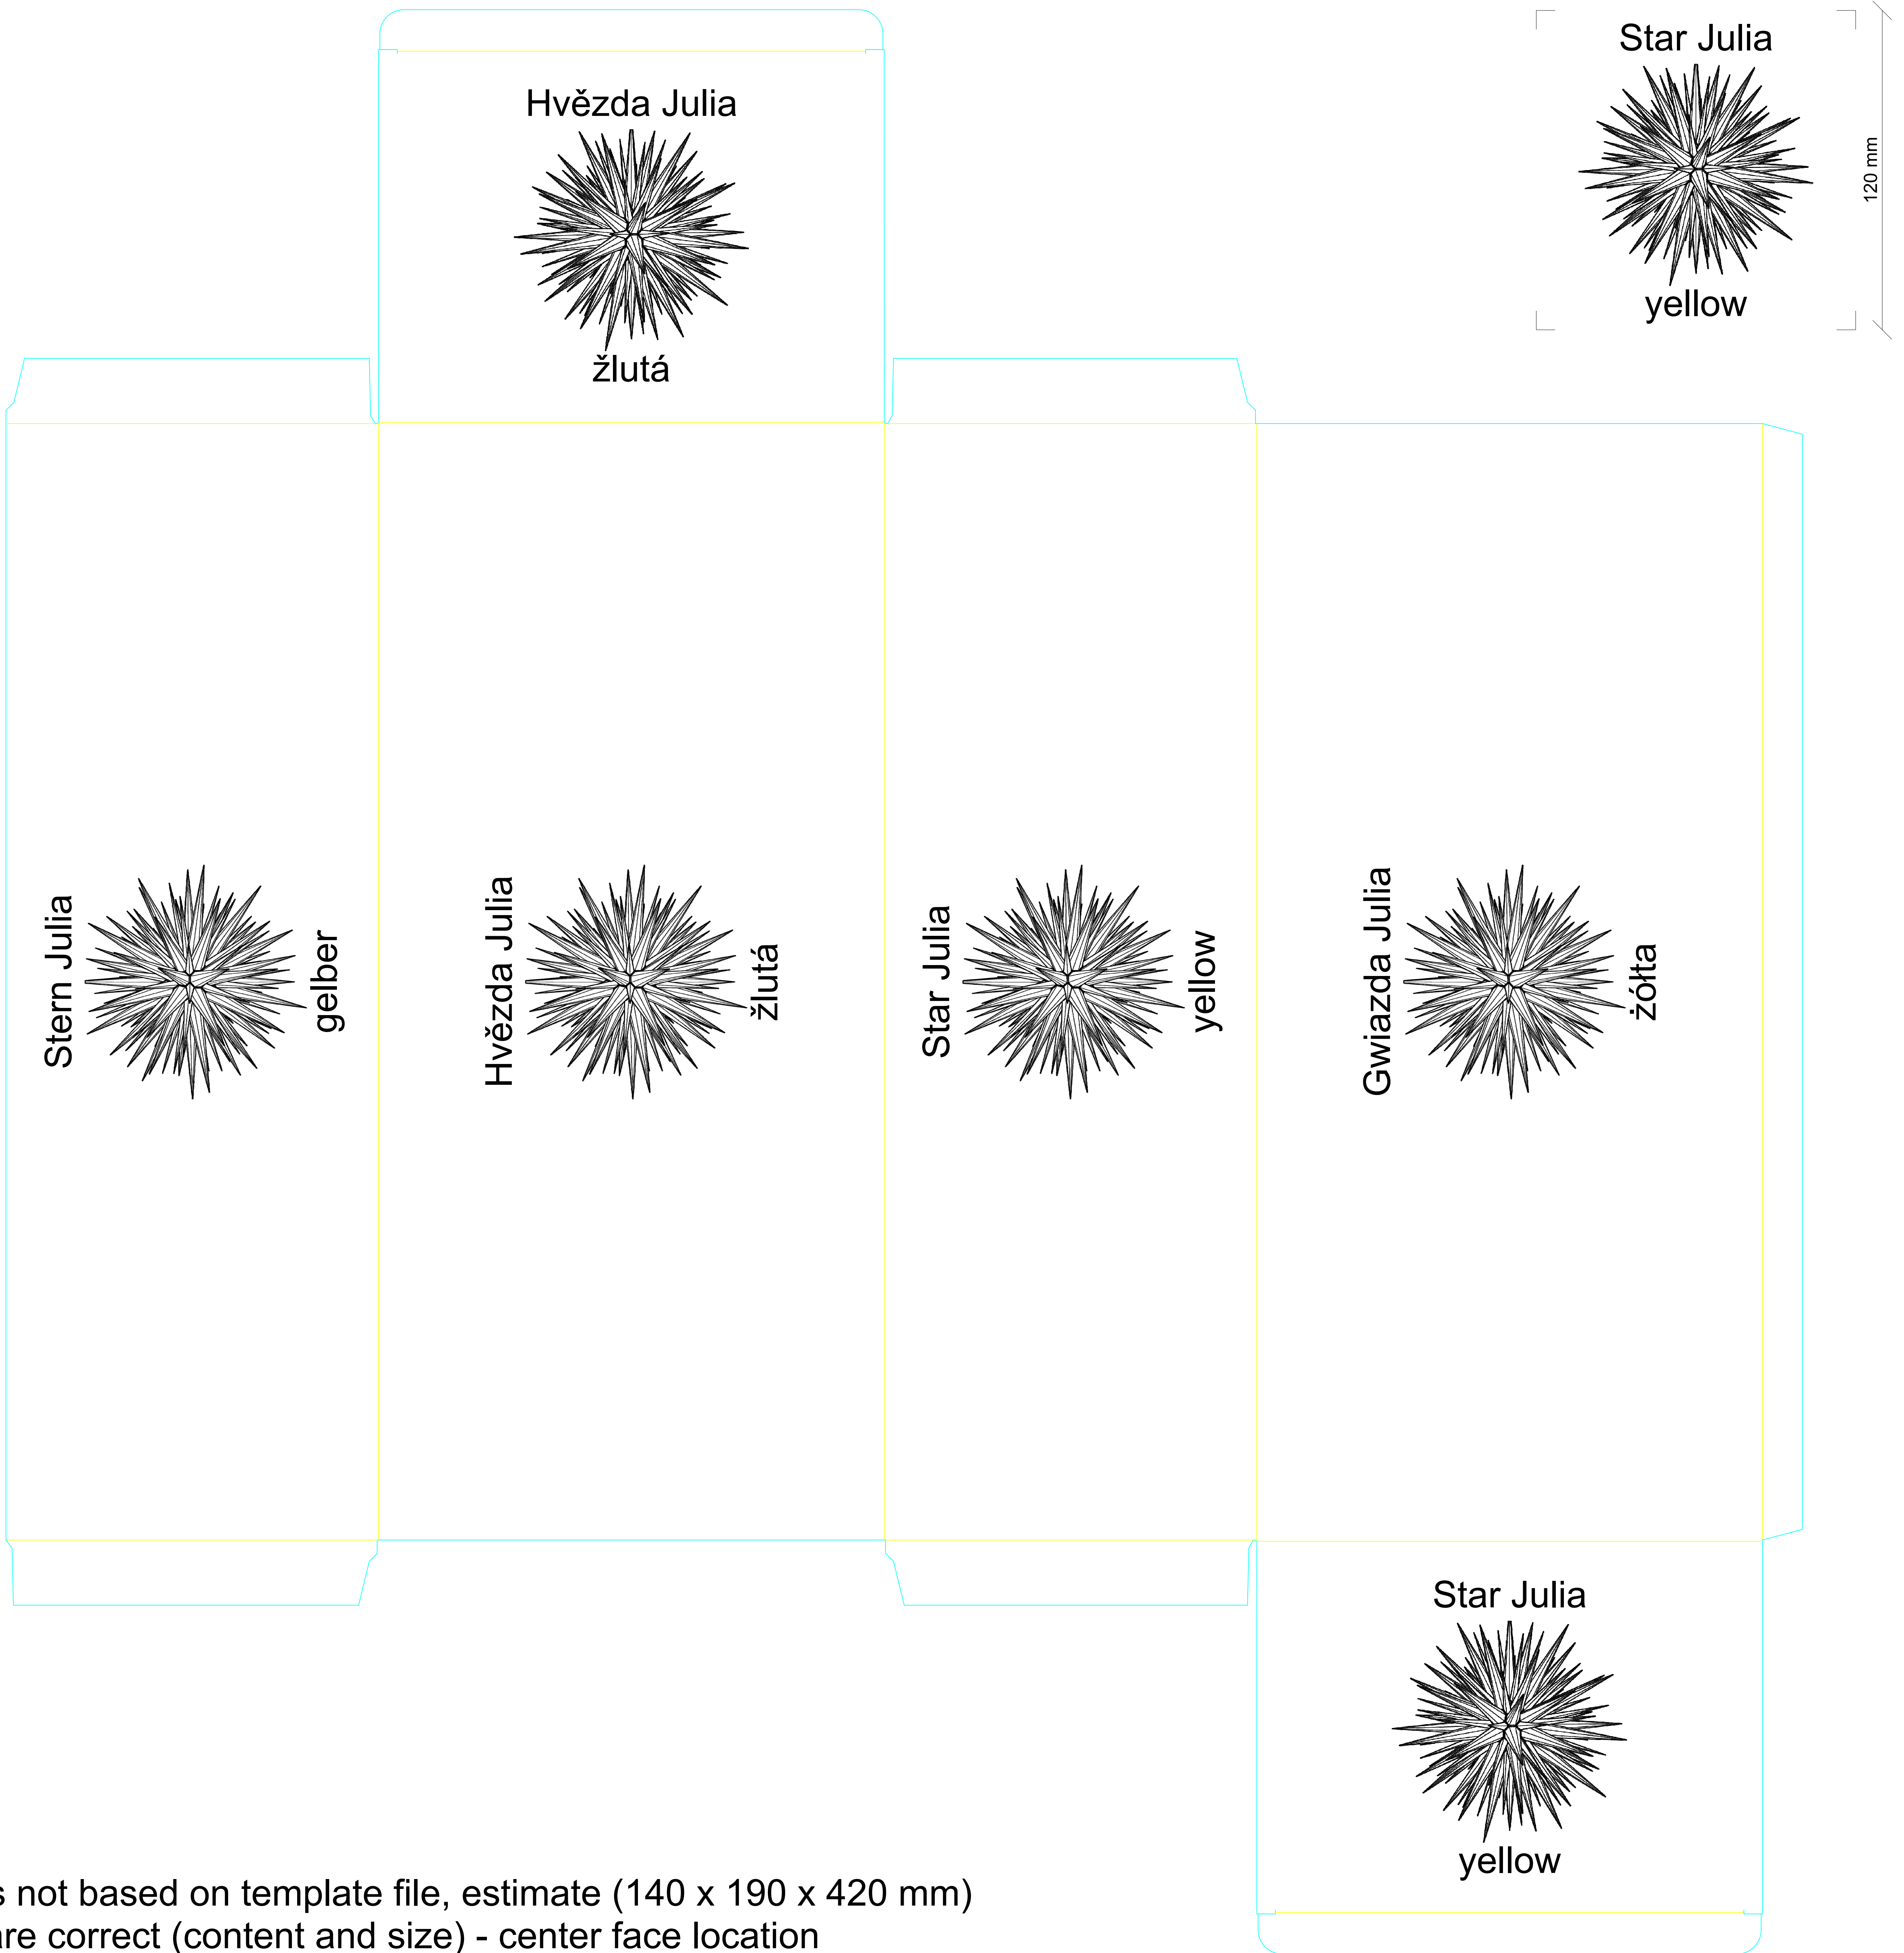

yellow

box size is not based on template file, estimate (140 x 190 x 420 mm)
graphics are correct (content and size) - center face location

middle box and corrugated cardboard box