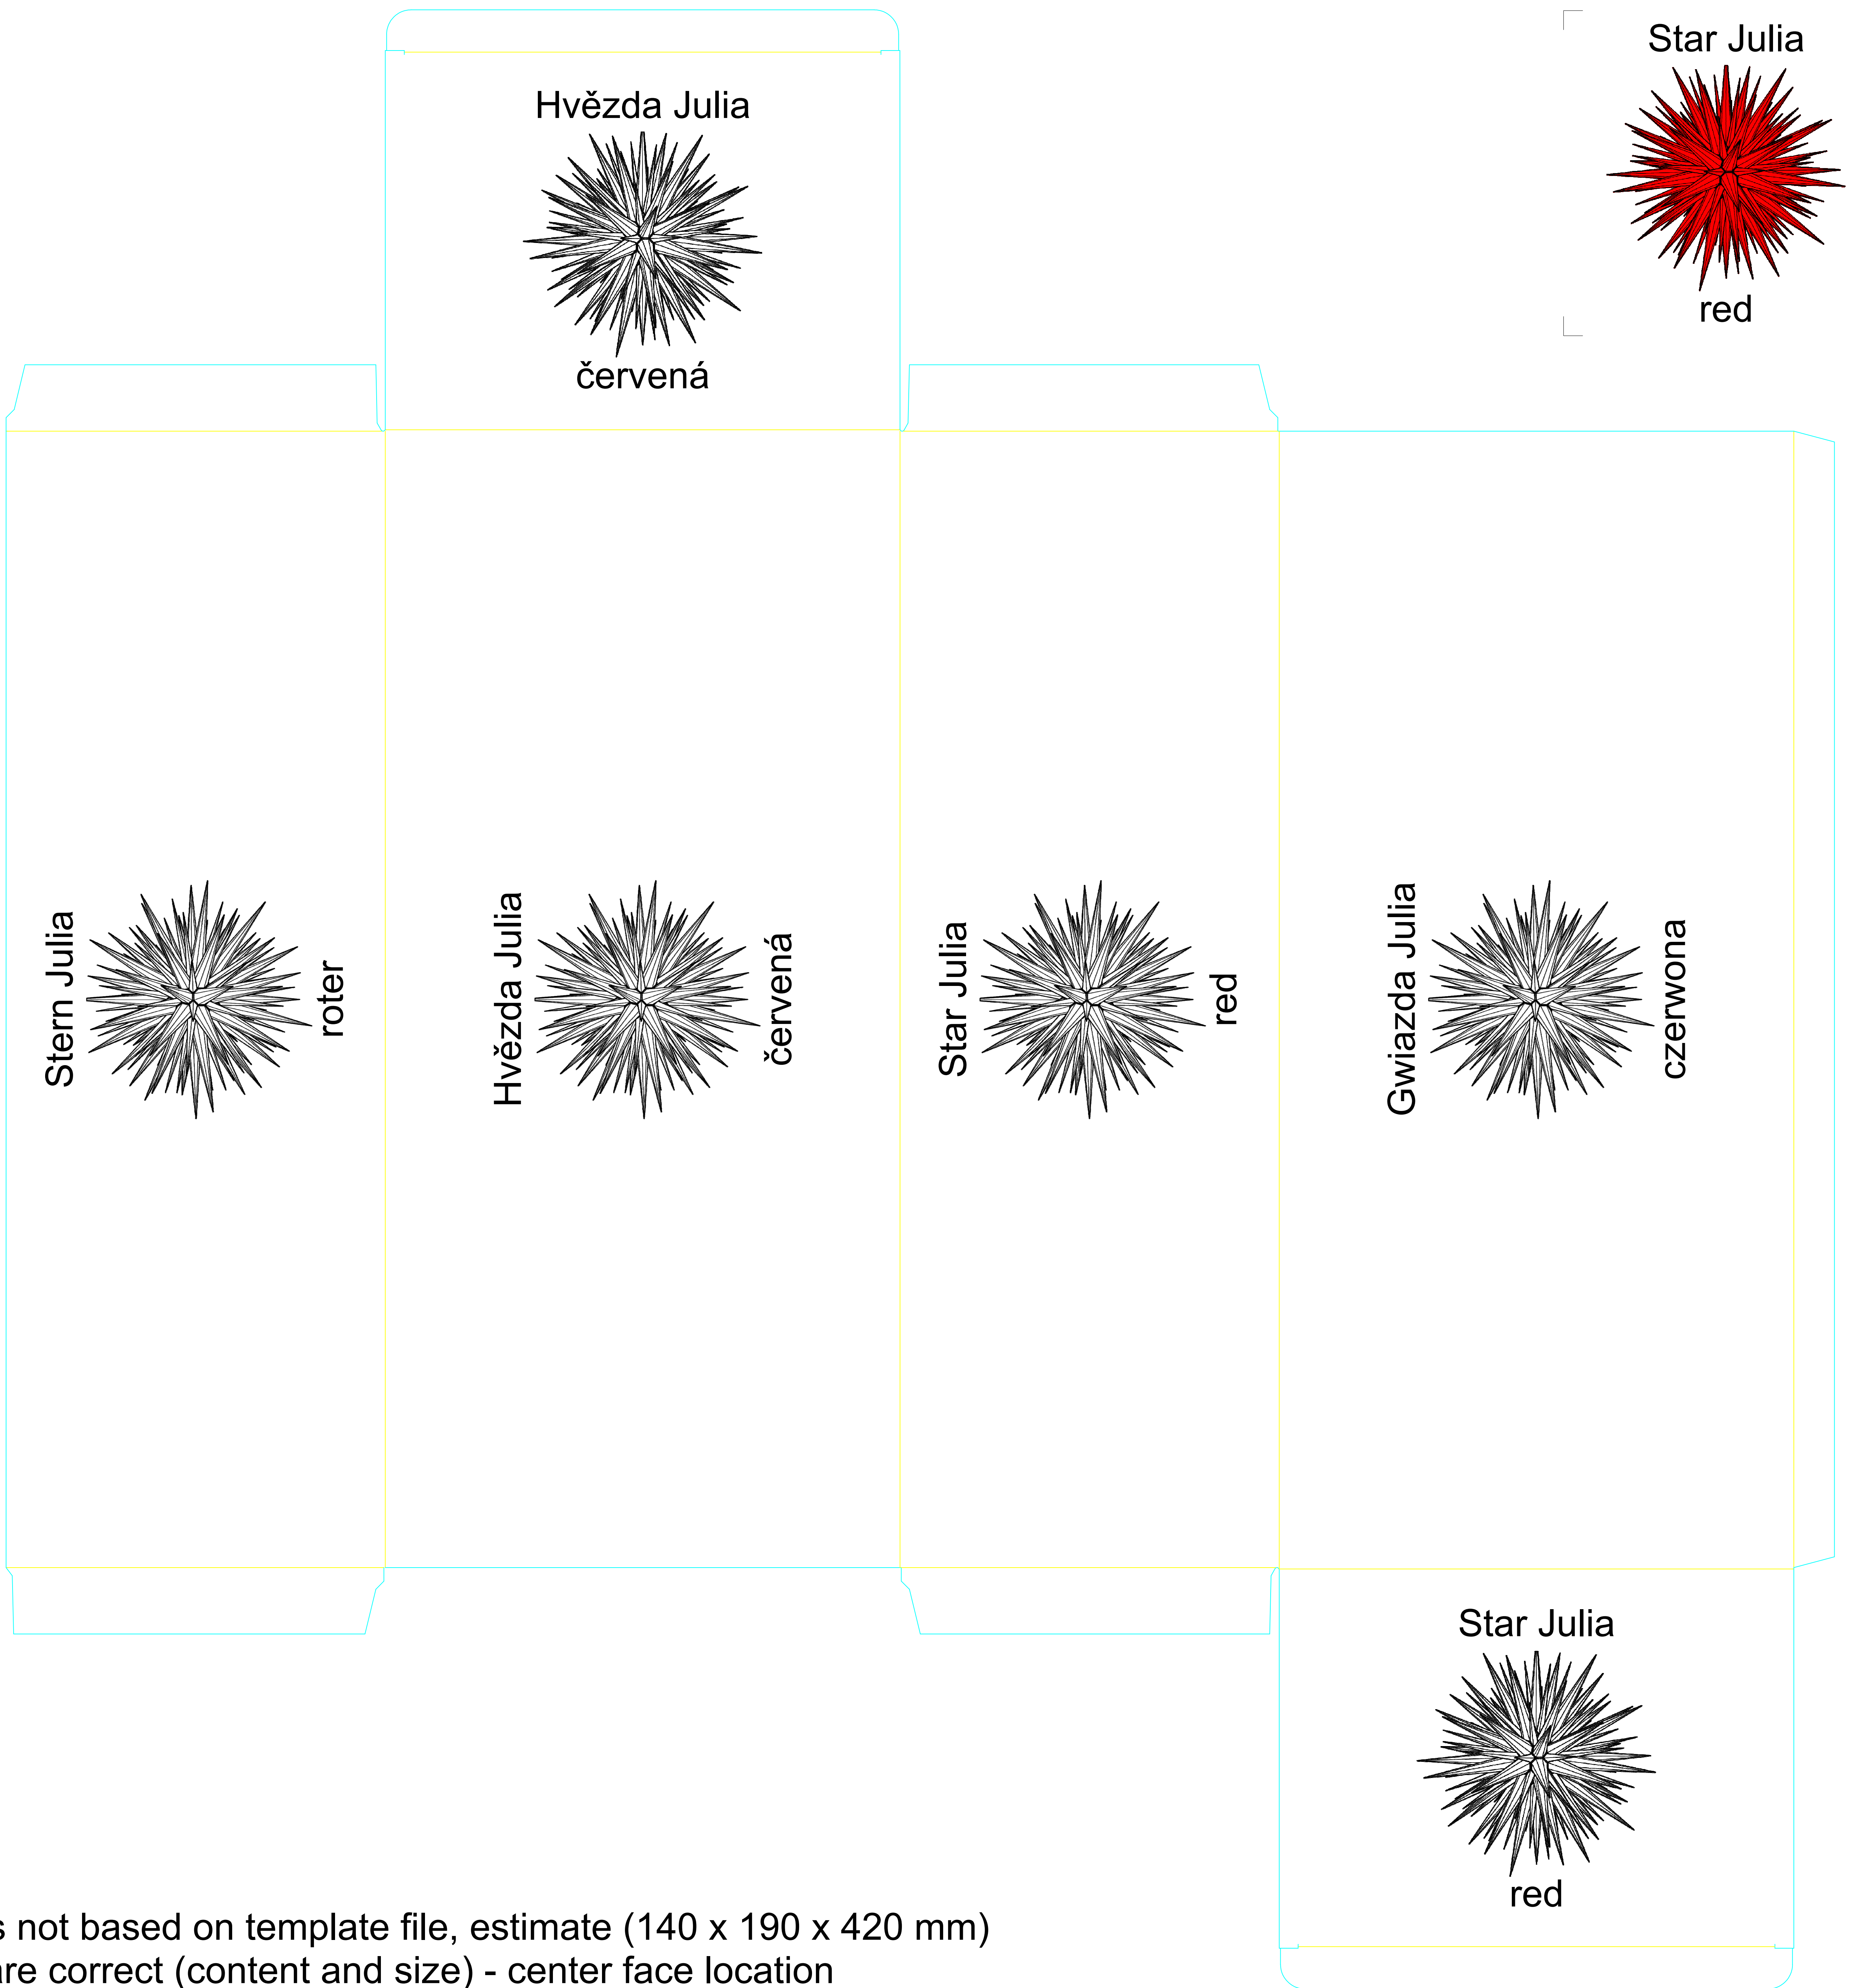

red

box size is not based on template file, estimate (140 x 190 x 420 mm)
graphics are correct (content and size) - center face location

middle box and corrugated cardboard box