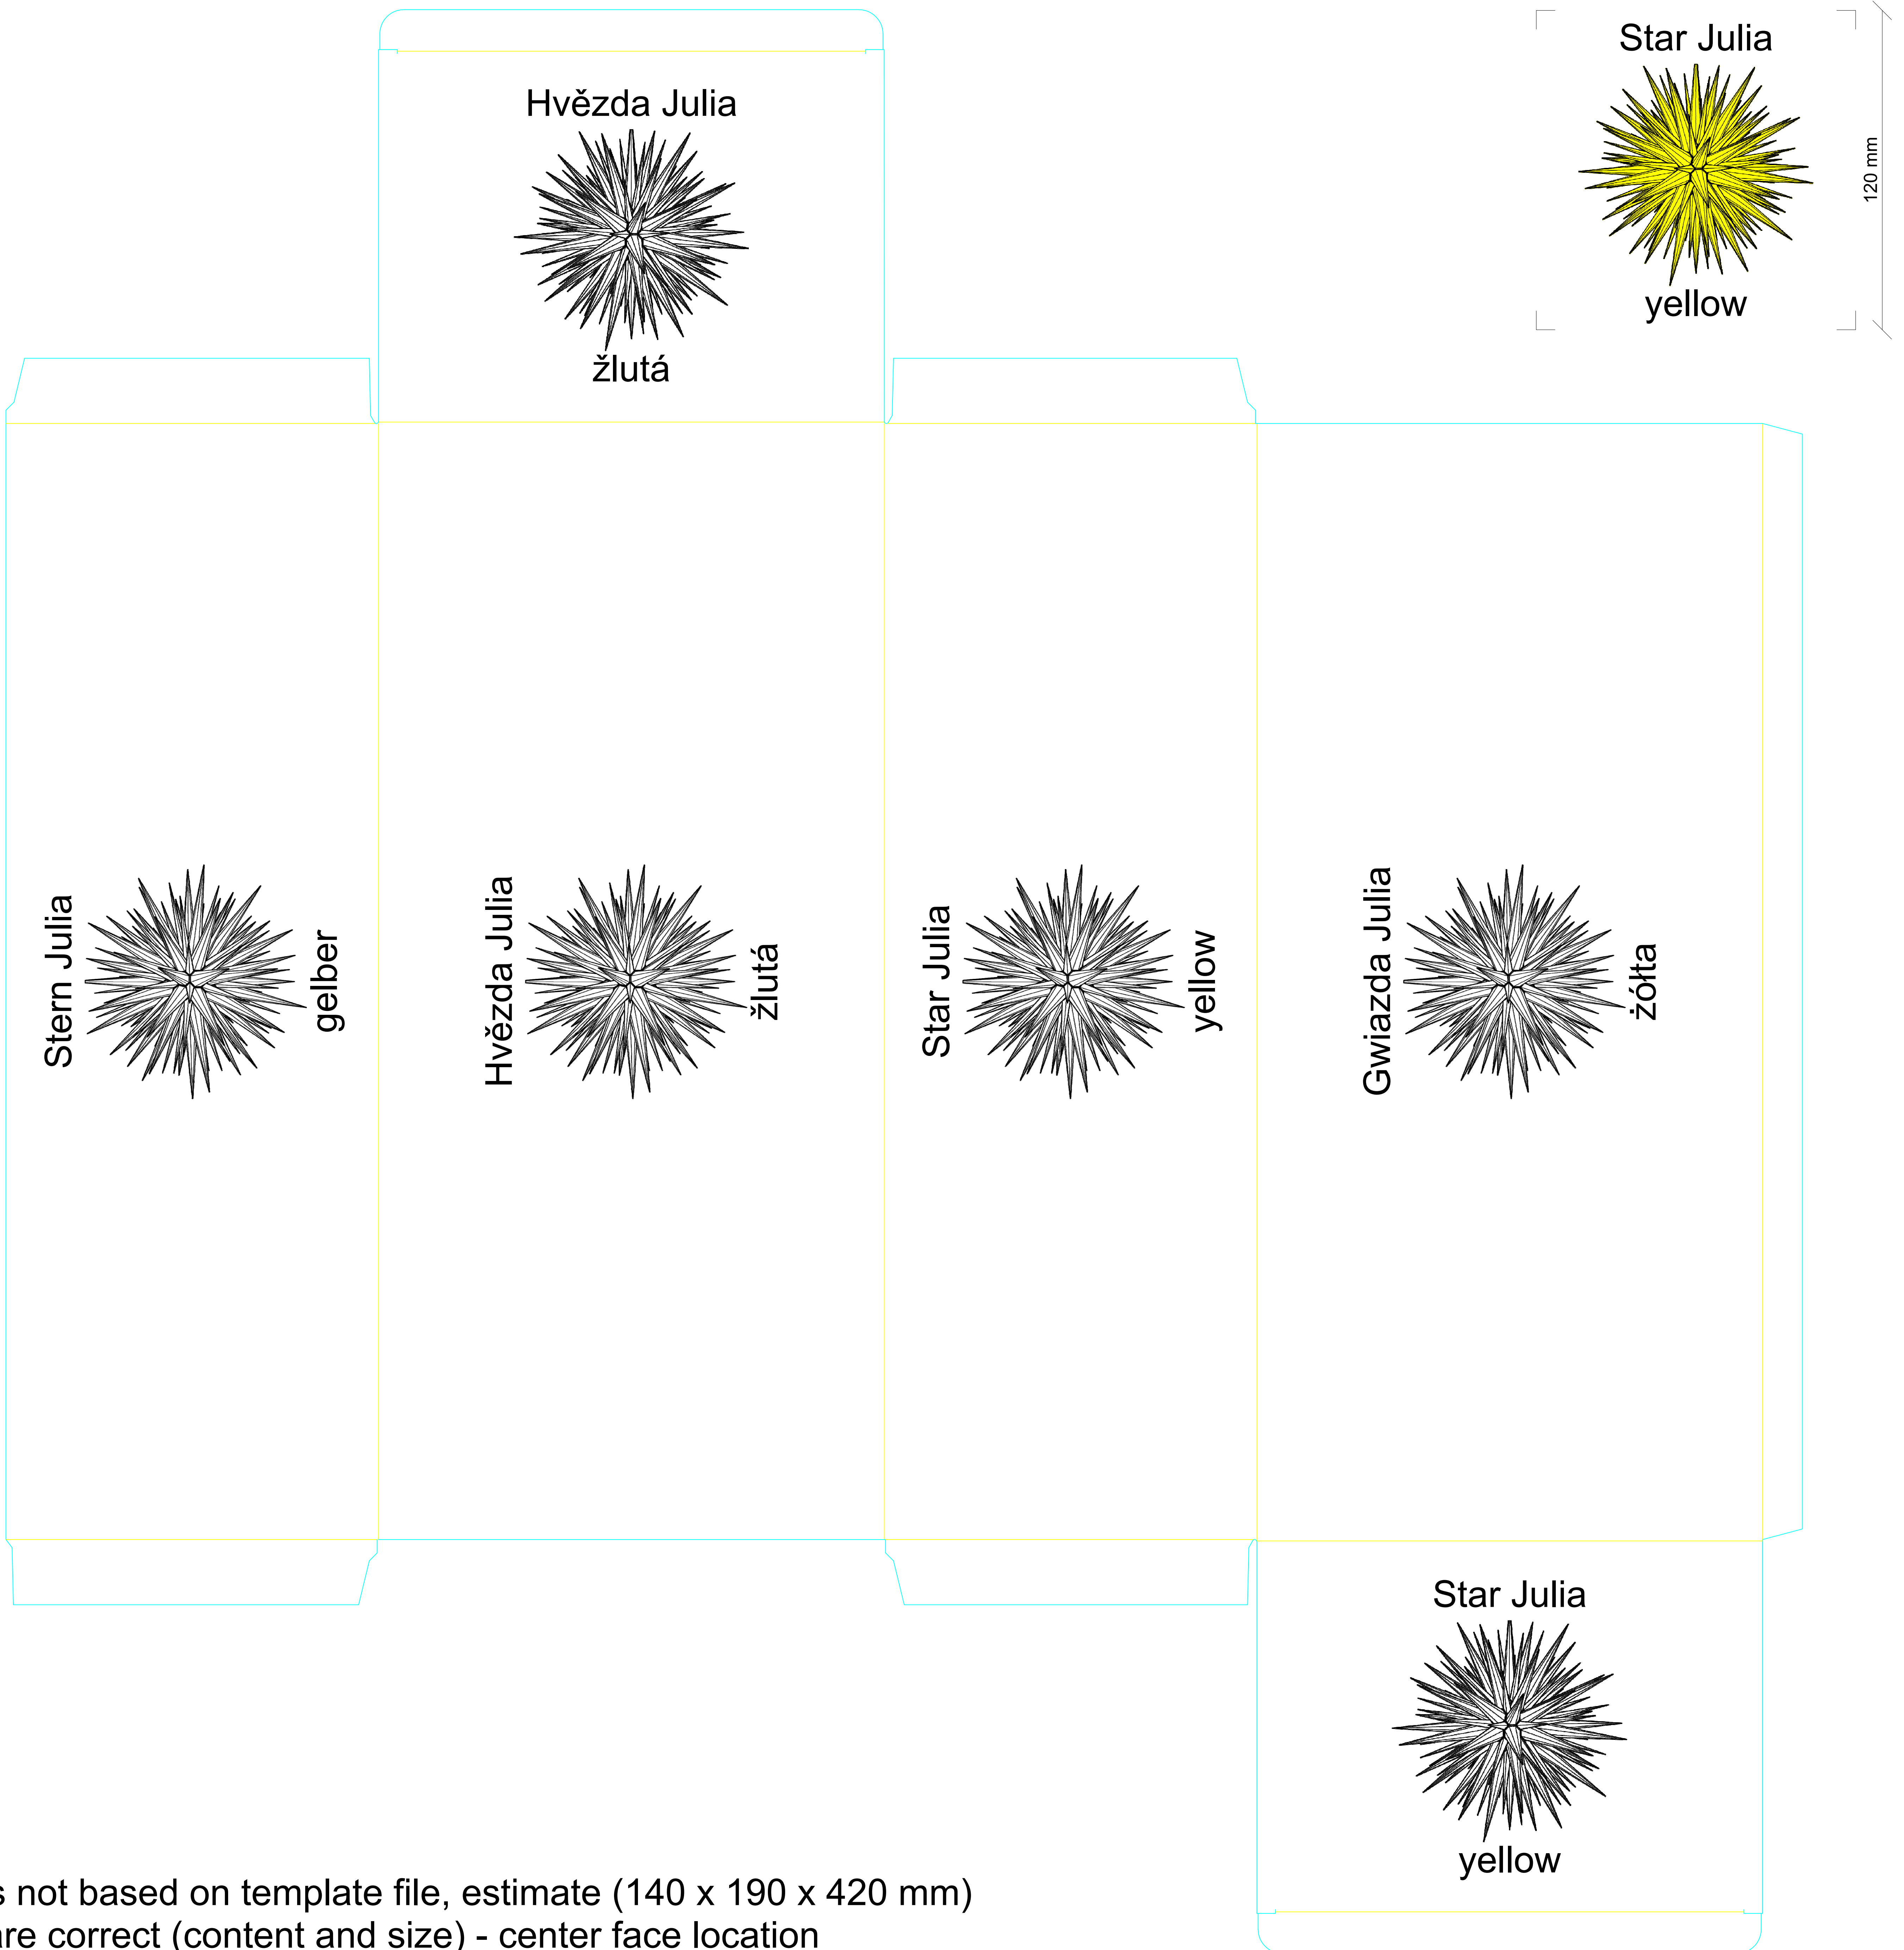

# yellow

box size is not based on template file, estimate (140 x 190 x 420 mm)  
graphics are correct (content and size) - center face location

middle box and corrugated cardboard box